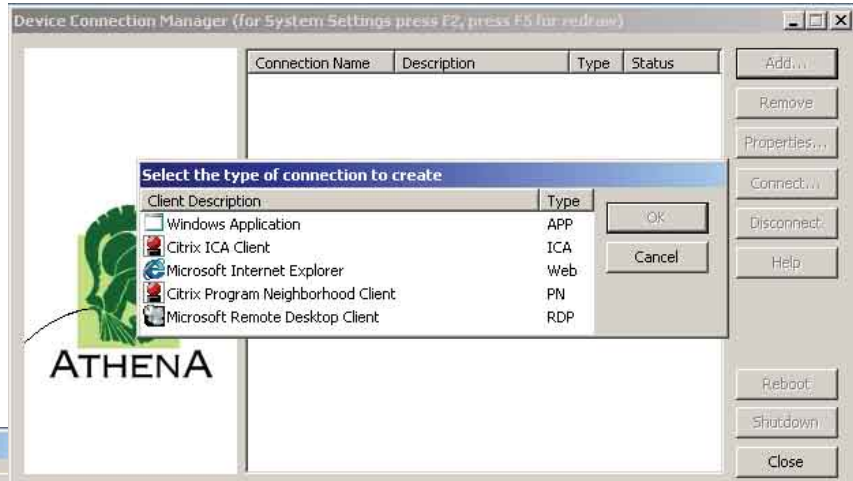

ATHENA®

Windows XPembedded operating system

No Stress Computing for every network

Your Partner In Thin Clients

Windows XPembedded Features:

- o Applicable for local software usage
- o ICA, RDP, standard internet explorer and more.
- o Administrator decides:
  - What software to install
  - Normal desktop / kiosk screen
- o Remote update for Windows XP embedded, software packages and settings
- o Enhanced Write Filter (EWF)

1. Add connections